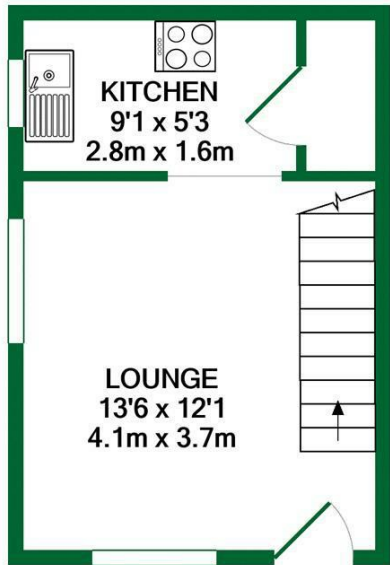

GROUND FLOOR