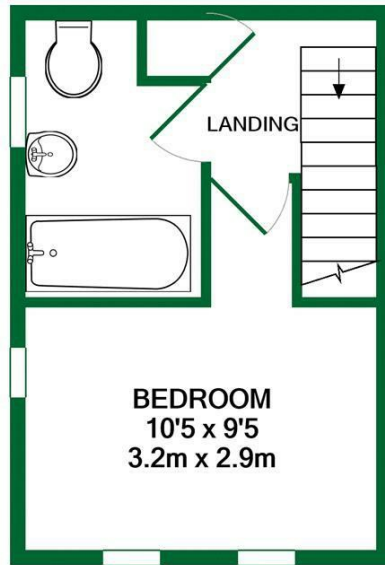

1ST FLOOR

ACCOMMODATION

- SPACIOUS ONE BEDROOM
- PARKING
- PRIVATE GARDEN
- WALKING DISTANCE TO TWYFORD VILLAGE
- WITHIN A QUIET CUL DE SAC
- NO ONWARD CHAIN